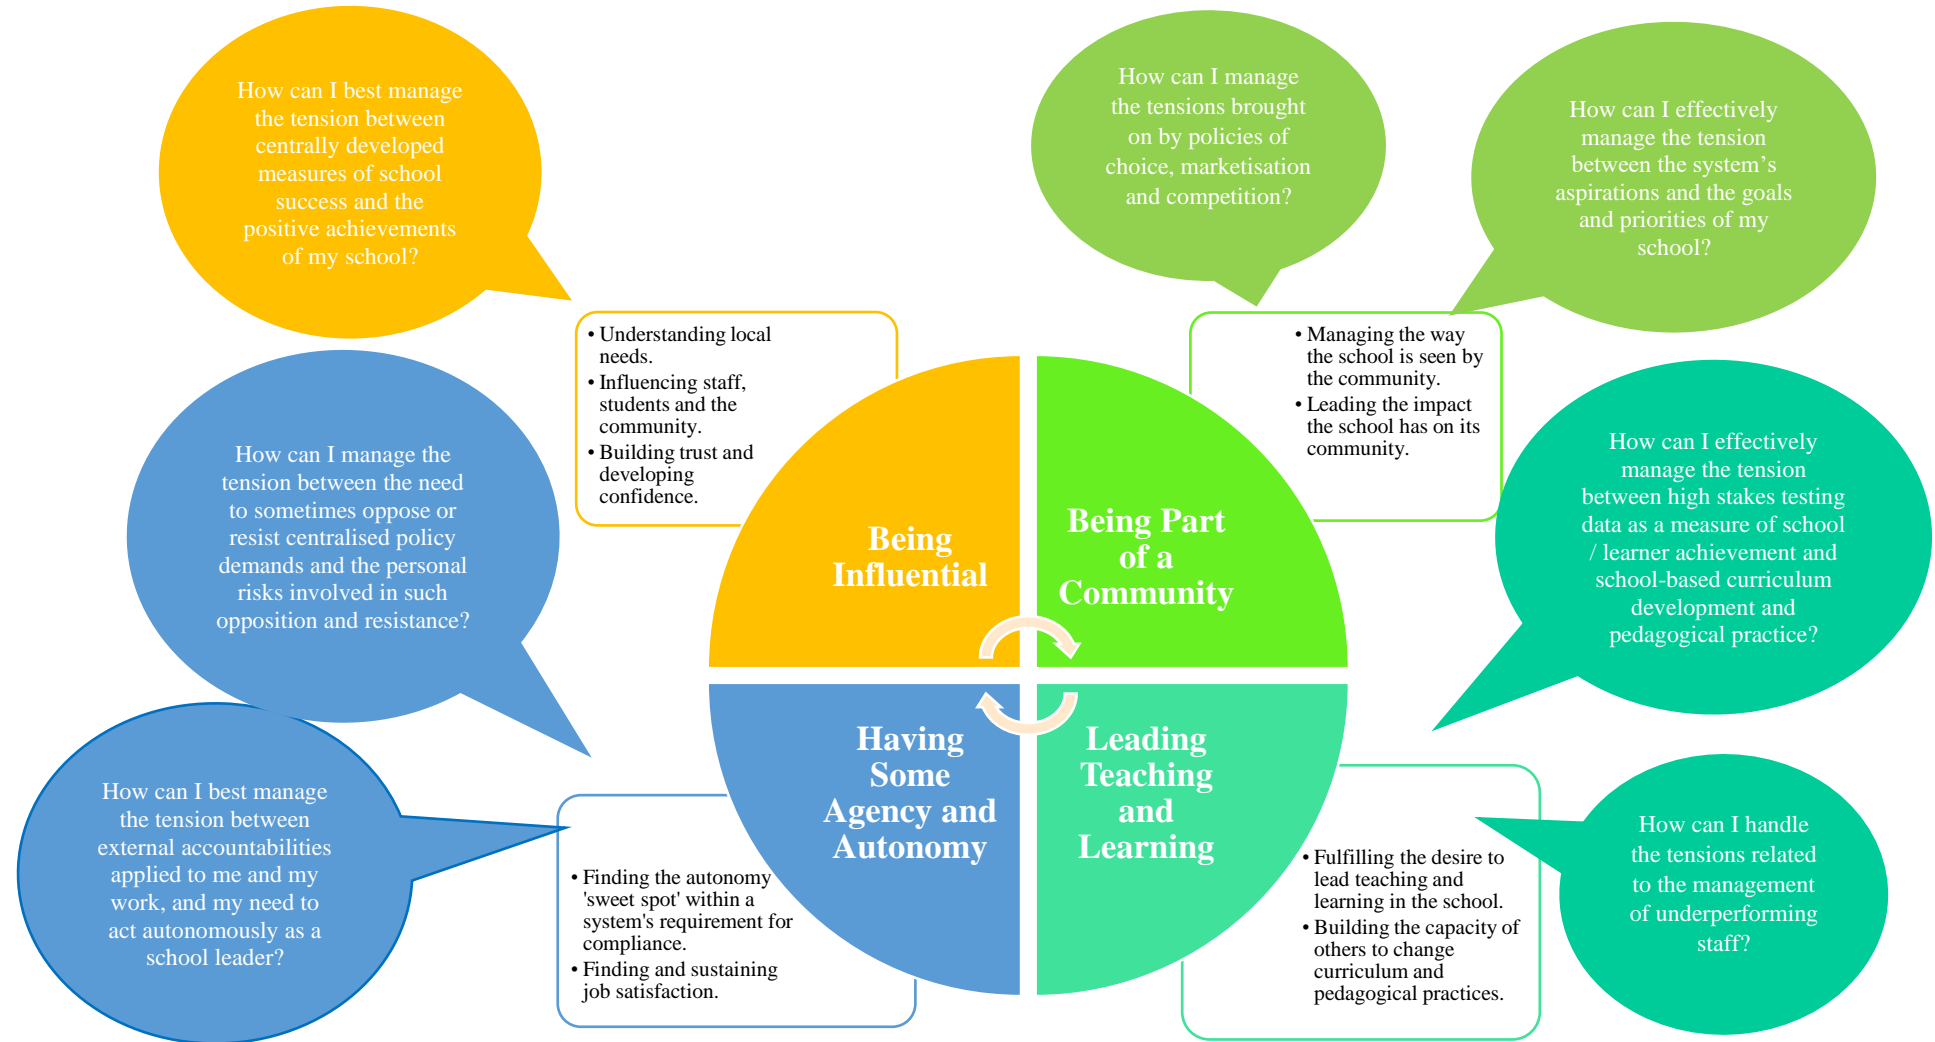

The Thriving Principal: Professional Learning Program Map

Scope & Sequence: This 2021 SASPA/SAPPA PL program will be bookended by face-to-face sessions at the National Wine Centre.

The sessions in-between will be more asynchronous and augmented by Zoom or MS Teams technology-enhanced meeting options.

Day 1 - Workshop	Communities of Practice/Professional Learning Communities: meetings via Zoom or MS Teams during April, May, June, July & August.	Final Day - Expo
15 th March 2021		10 th September 2021